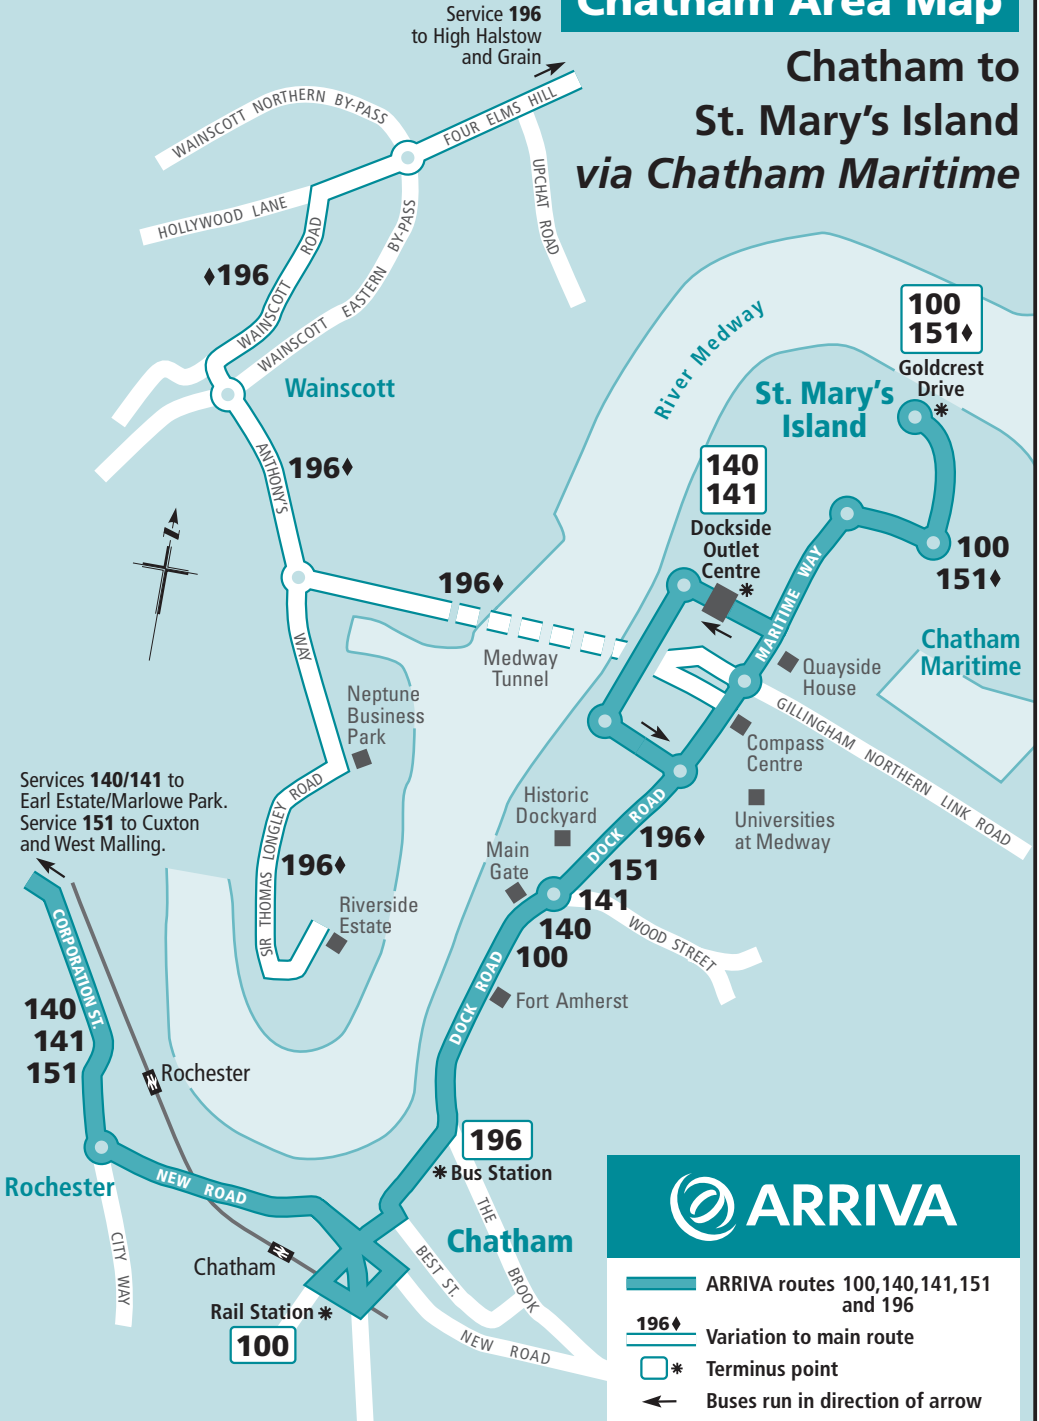

Chatham Area Map

Chatham to St. Mary's Island via Chatham Maritime

Service 196 to High Halstow and Grain

Services 140/141 to Earl Estate/Marlowe Park. Service 151 to Cuxton and West Malling.

140
141
151

Rochester

Rochester

Rail Station *

100

Chatham

196
* Bus Station

140
100

151
141

Main Gate

HOLLYWOOD LANE

WAINSCOTT NORTHERN BY-PASS

WAINSCOTT ROAD

WAINSCOTT EASTERN BY-PASS

196

196

DOCK ROAD

DOCK ROAD