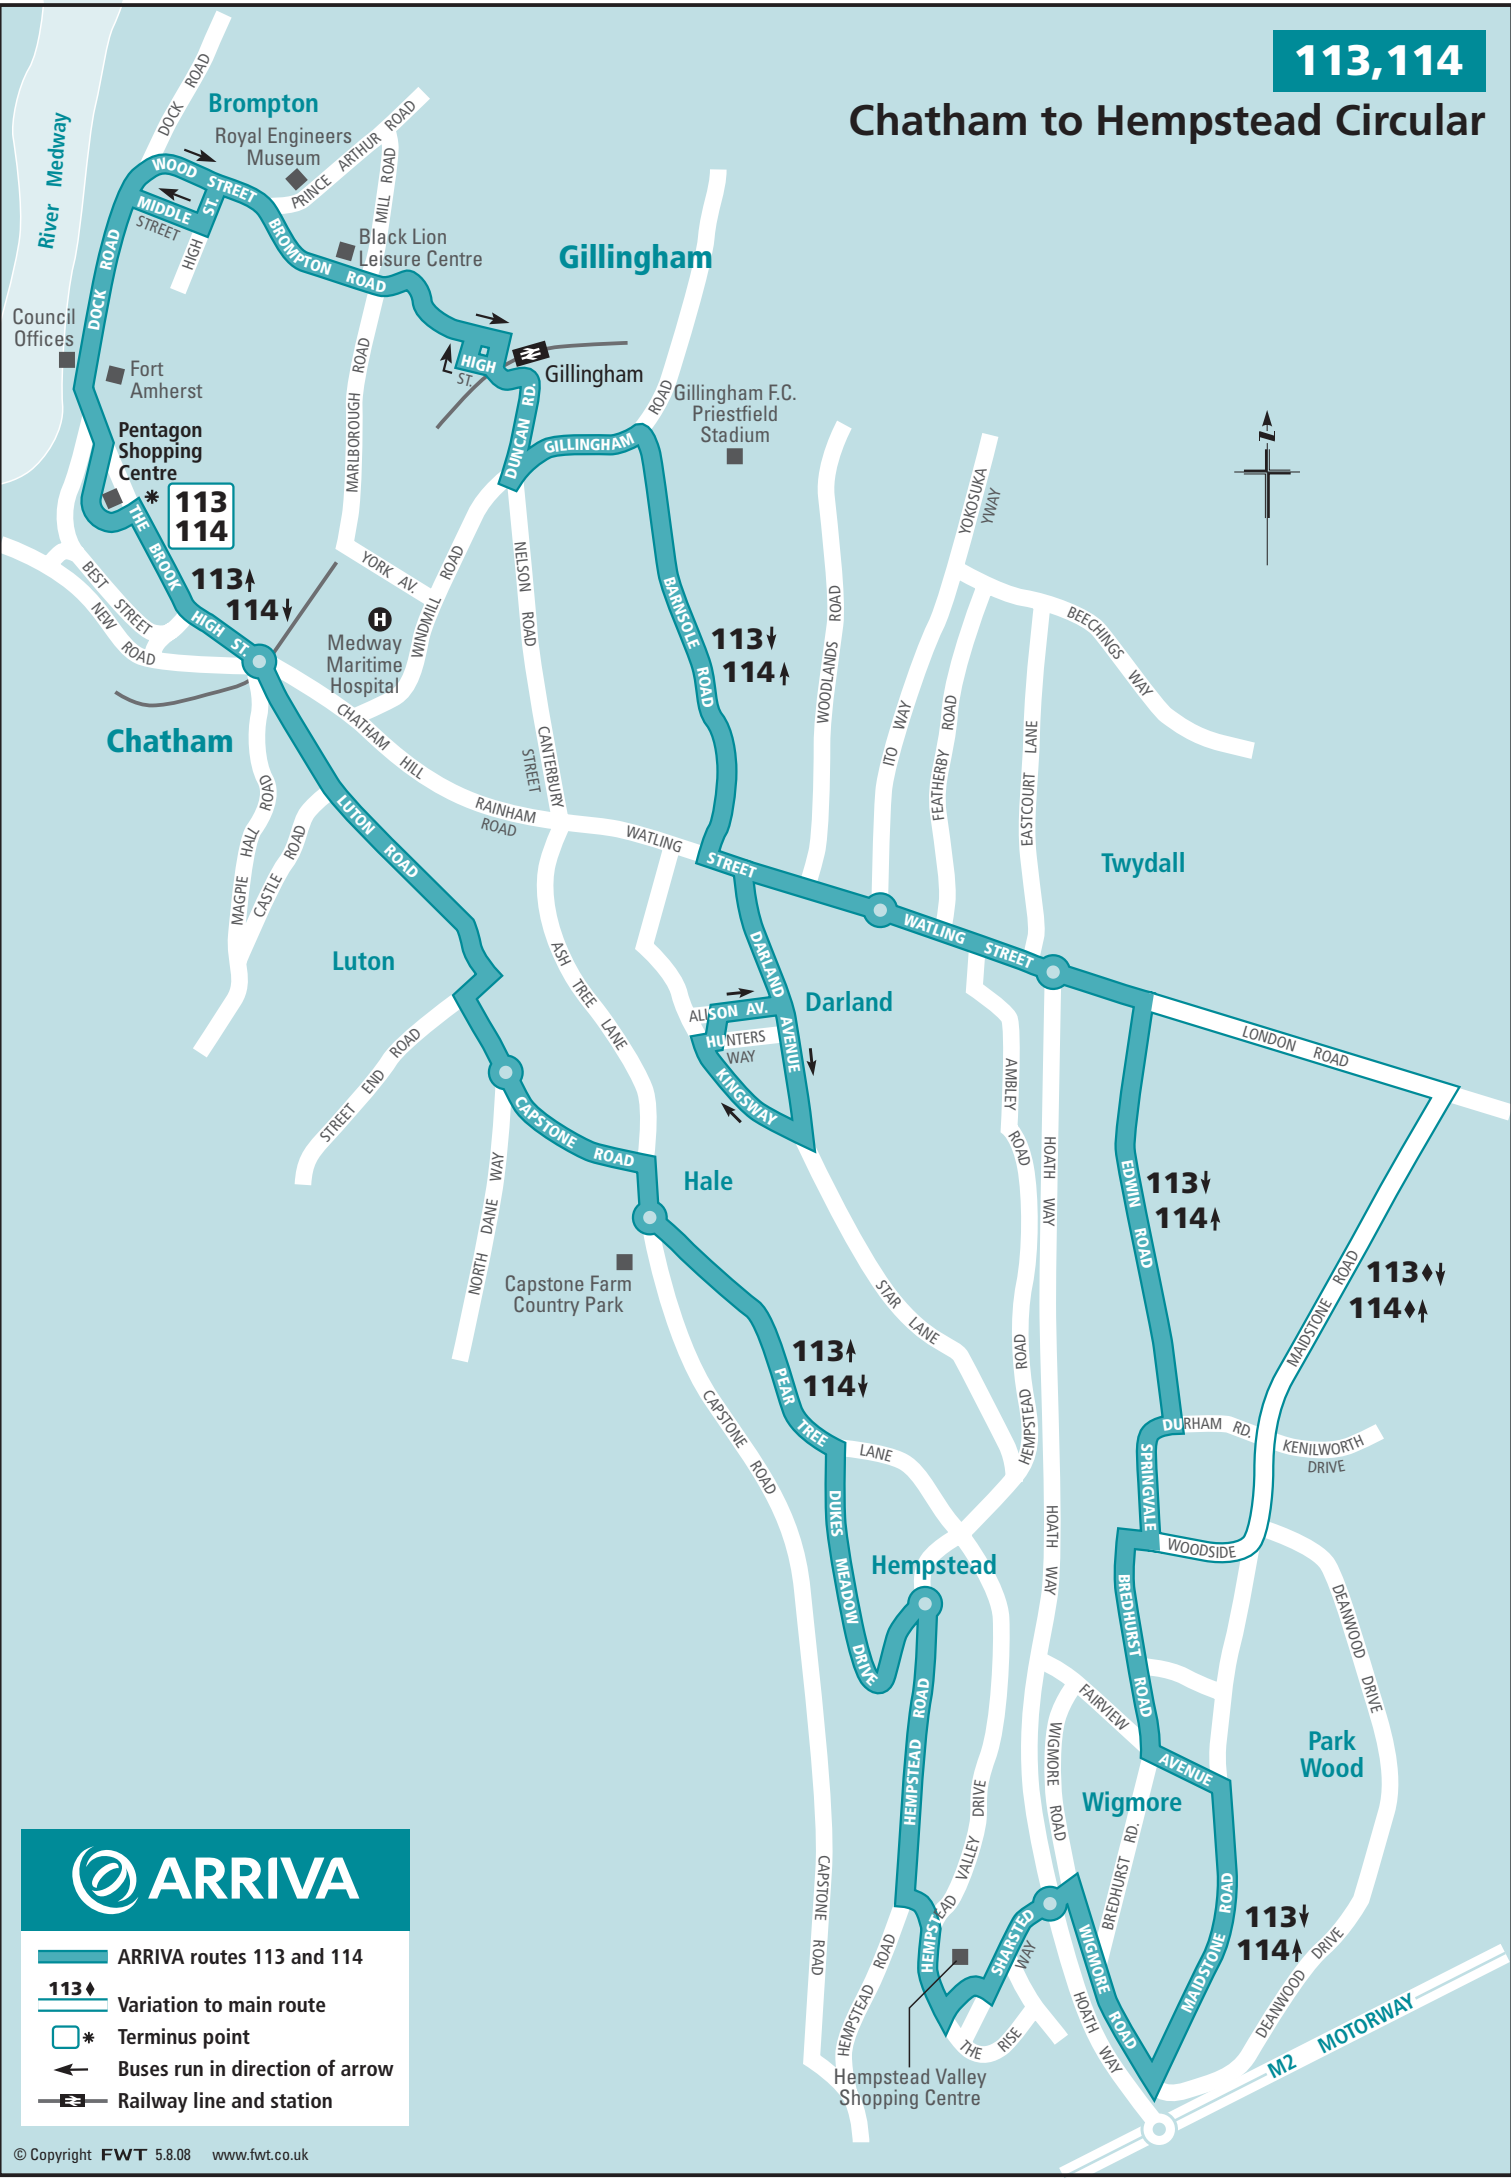

# Chatham to Hempstead Circular

**ARRIVA**

- ARRIVA routes 113 and 114
- 113 Variation to main route
- \* Terminus point
- Buses run in direction of arrow
- Railway line and station