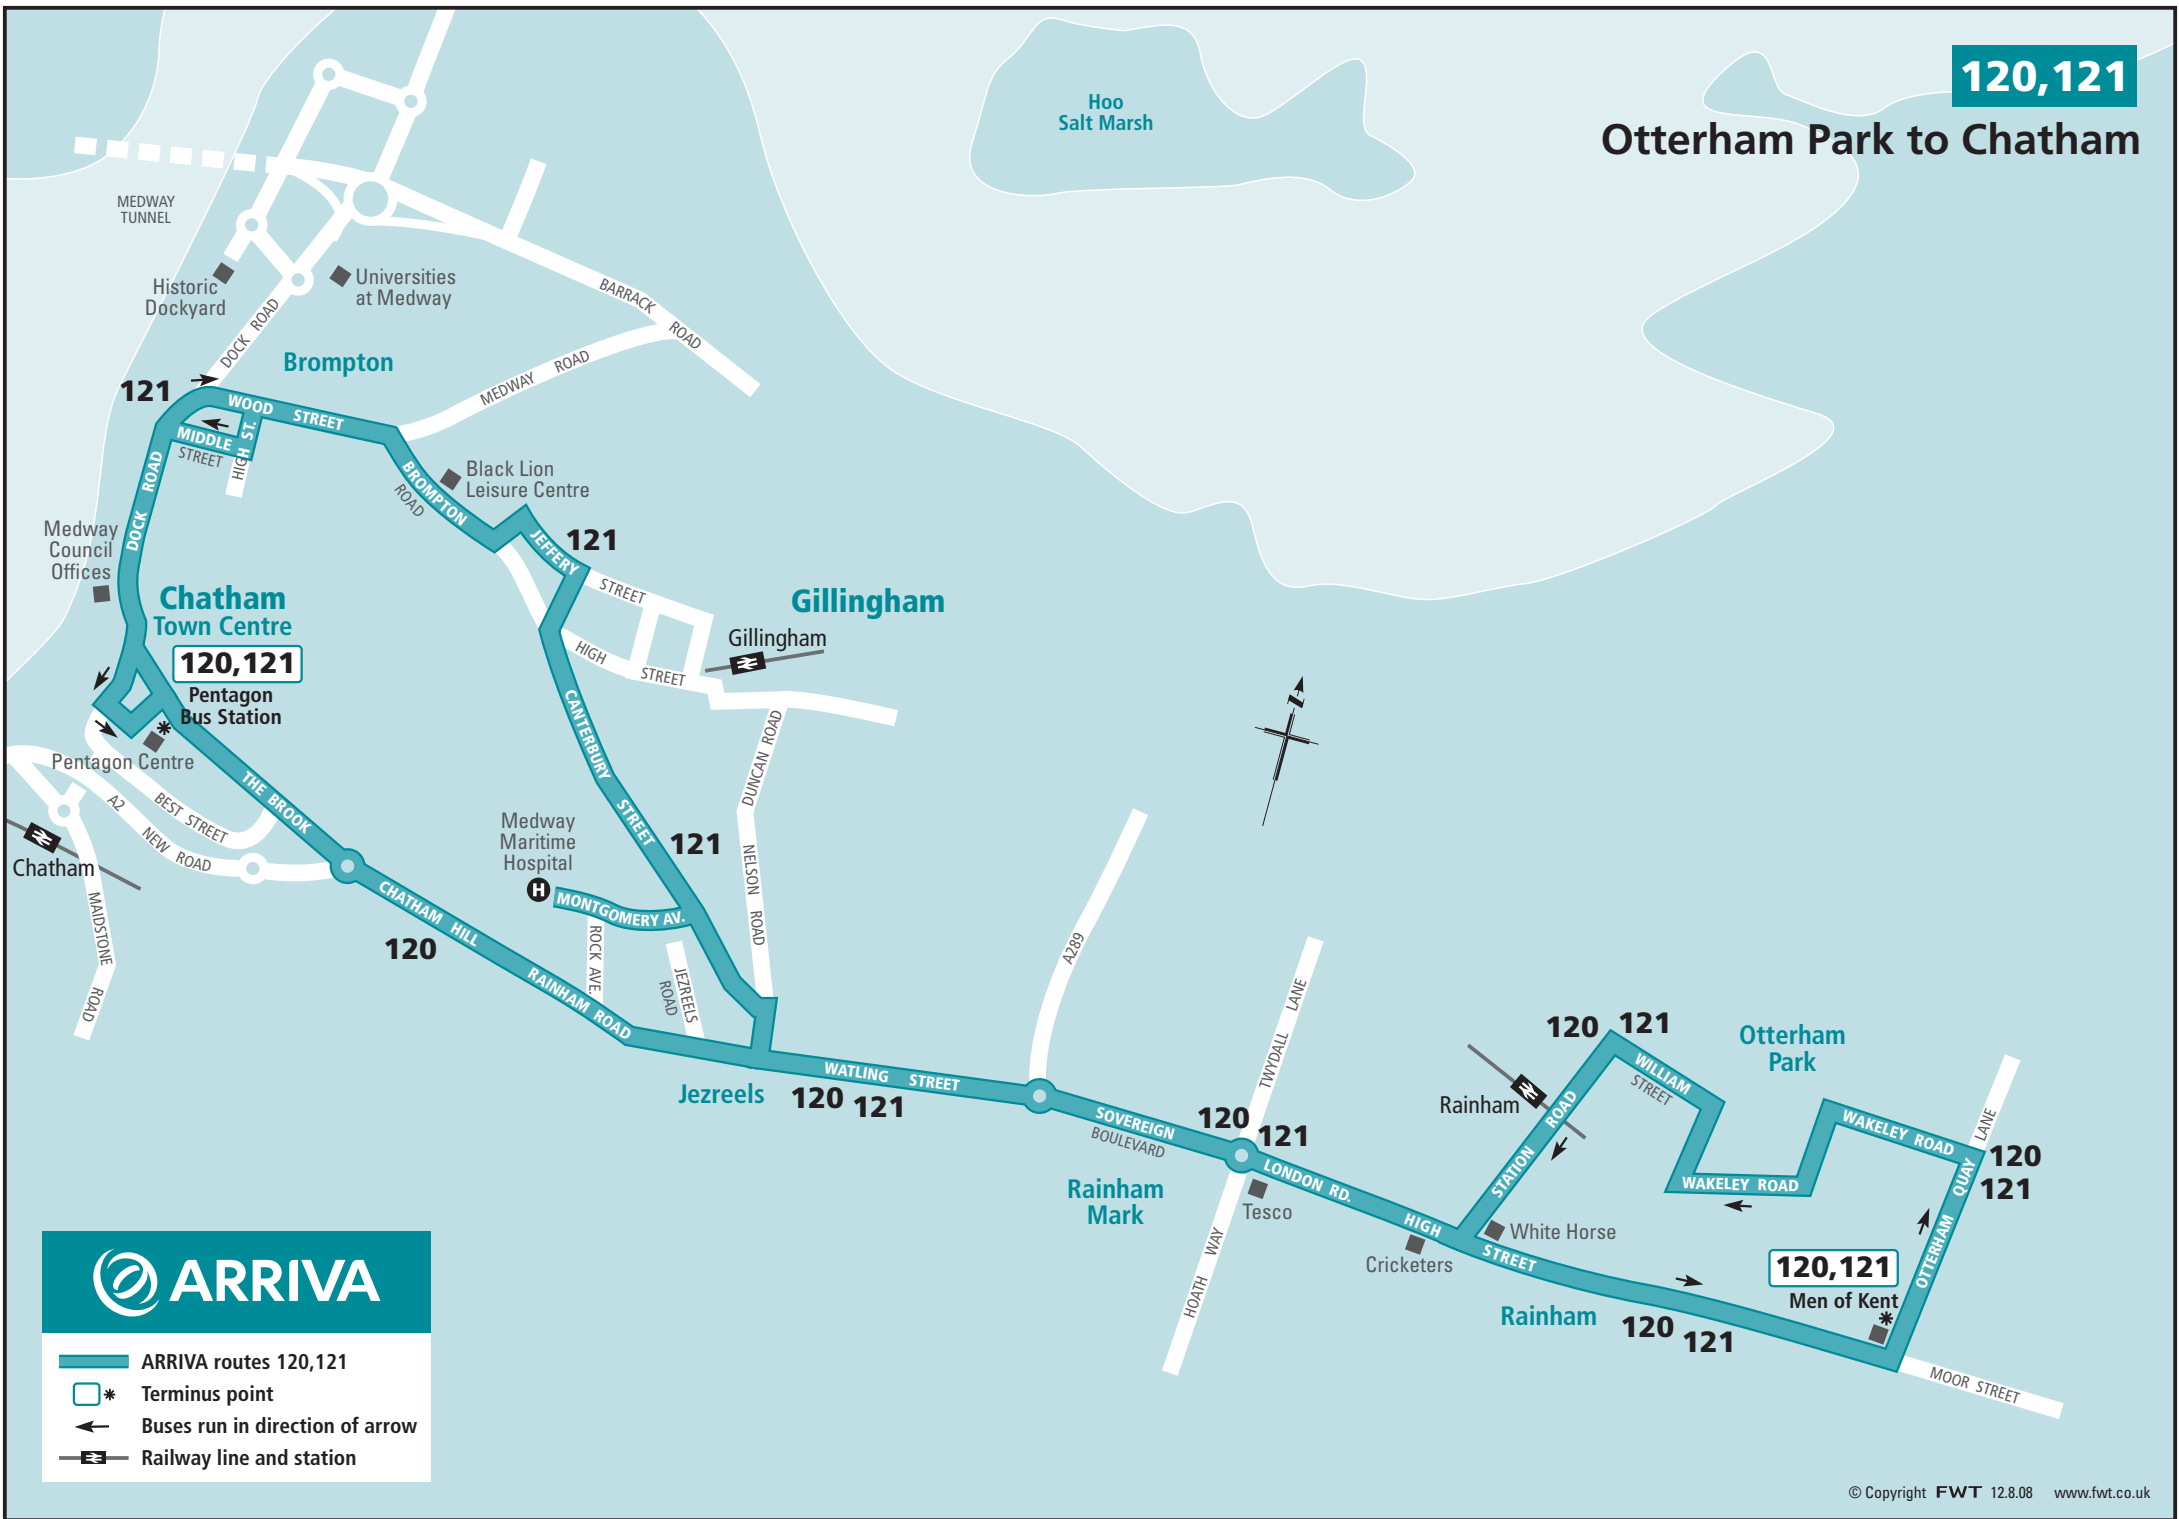

120,121

Otterham Park to Chatham

- ARRIVA routes 120,121
- * Terminus point
- Buses run in direction of arrow
- Railway line and station