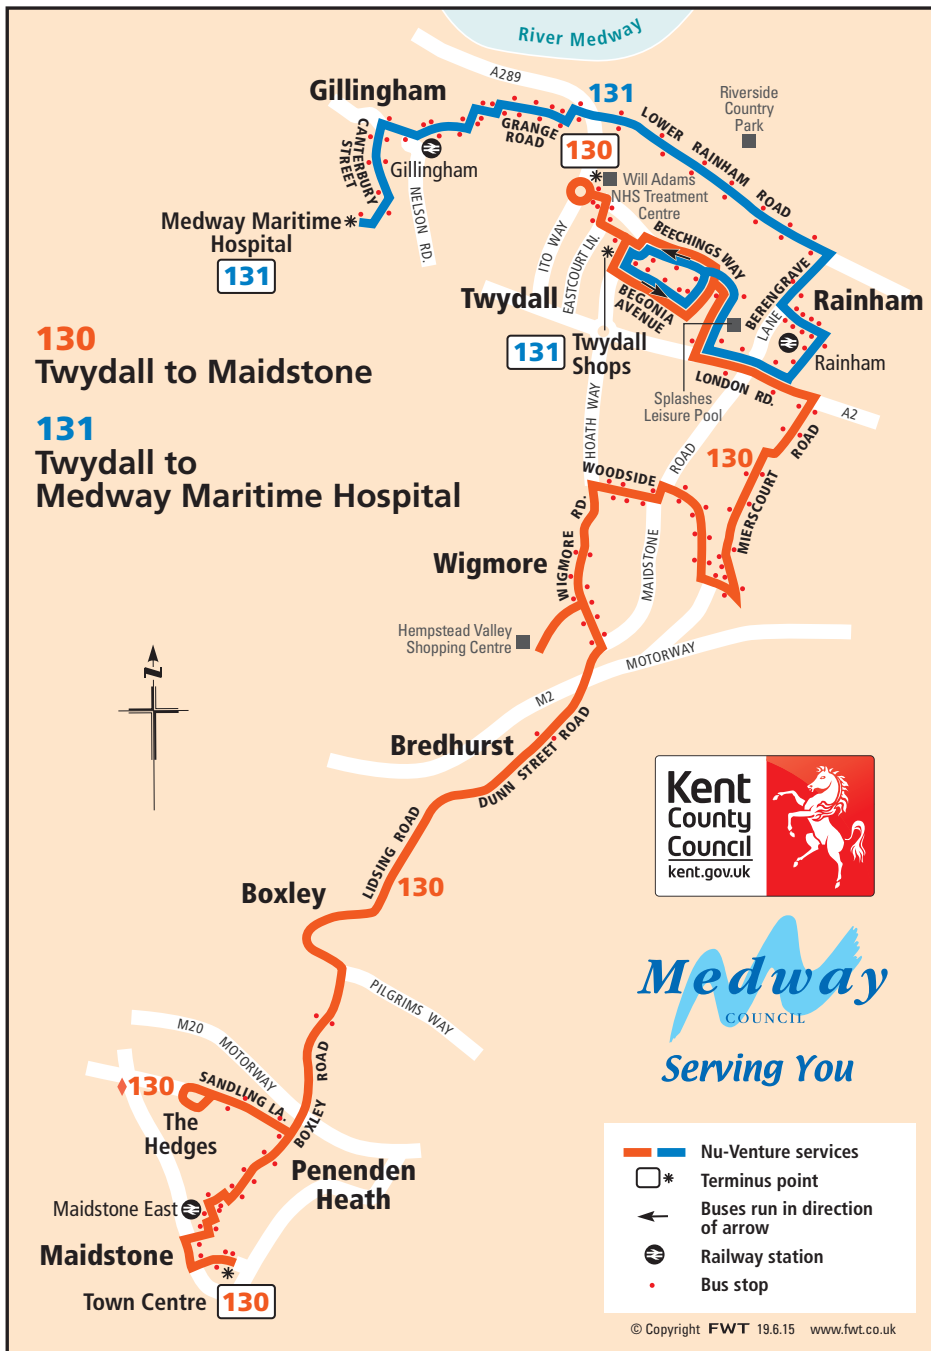

# 130/131 Bus Times

130 Twydall • Rainham • Hempstead Valley • Maidstone  
 131 Twydall • Rainham • Lower Rainham • Gillingham •  
 Medway Maritime Hospital

From 4 April 2016

No service on Sundays, Bank, National or Public Holidays, nor on 25/26 December.  
 A Saturdays service applies on working days between Christmas and New Year.

**Medway COUNCIL**  
Serving You

**NU-VENTURE**  
www.nu-venture.co.uk

www.medway.gov.uk/buses

**130 Twydall to Maidstone via Rainham • Parkwood • Wigmore • Hempstead Valley • Bredhurst • Boxley**

**131 Twydall to Medway Maritime Hospital via Rainham • Lower Rainham • Gillingham**

**130 Maidstone to Twydall via Boxley • Bredhurst • Hempstead Valley • Wigmore • Parkwood • Rainham**

**131 Medway Maritime Hospital to Twydall via Gillingham • Lower Rainham • Rainham**

**Mondays to Fridays**