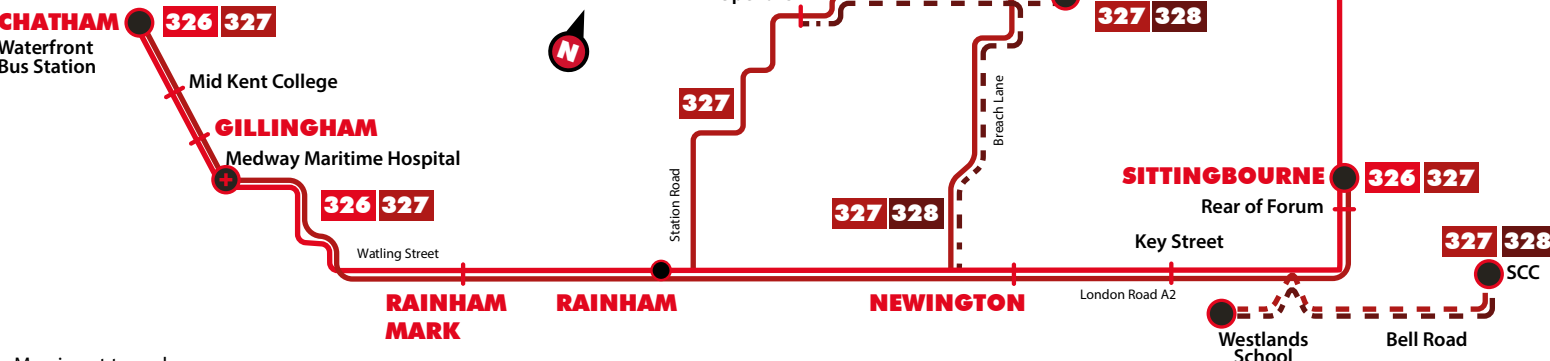

Customers for Grovehurst, Iwade and Sheppey should change buses at Rear of Forum at 1359 to 324/329 departing 1403

326 DIRECT SERVICE SHEERNESS, MINSTER, IWADE, MILTON REGIS, SITTINGBOURNE to CHATHAM

327 via UPCHURCH and LOWER HALSTOW

328 UPCHURCH to SITTINGBOURNE

Map is not to scale. Correct at time of print 260517.