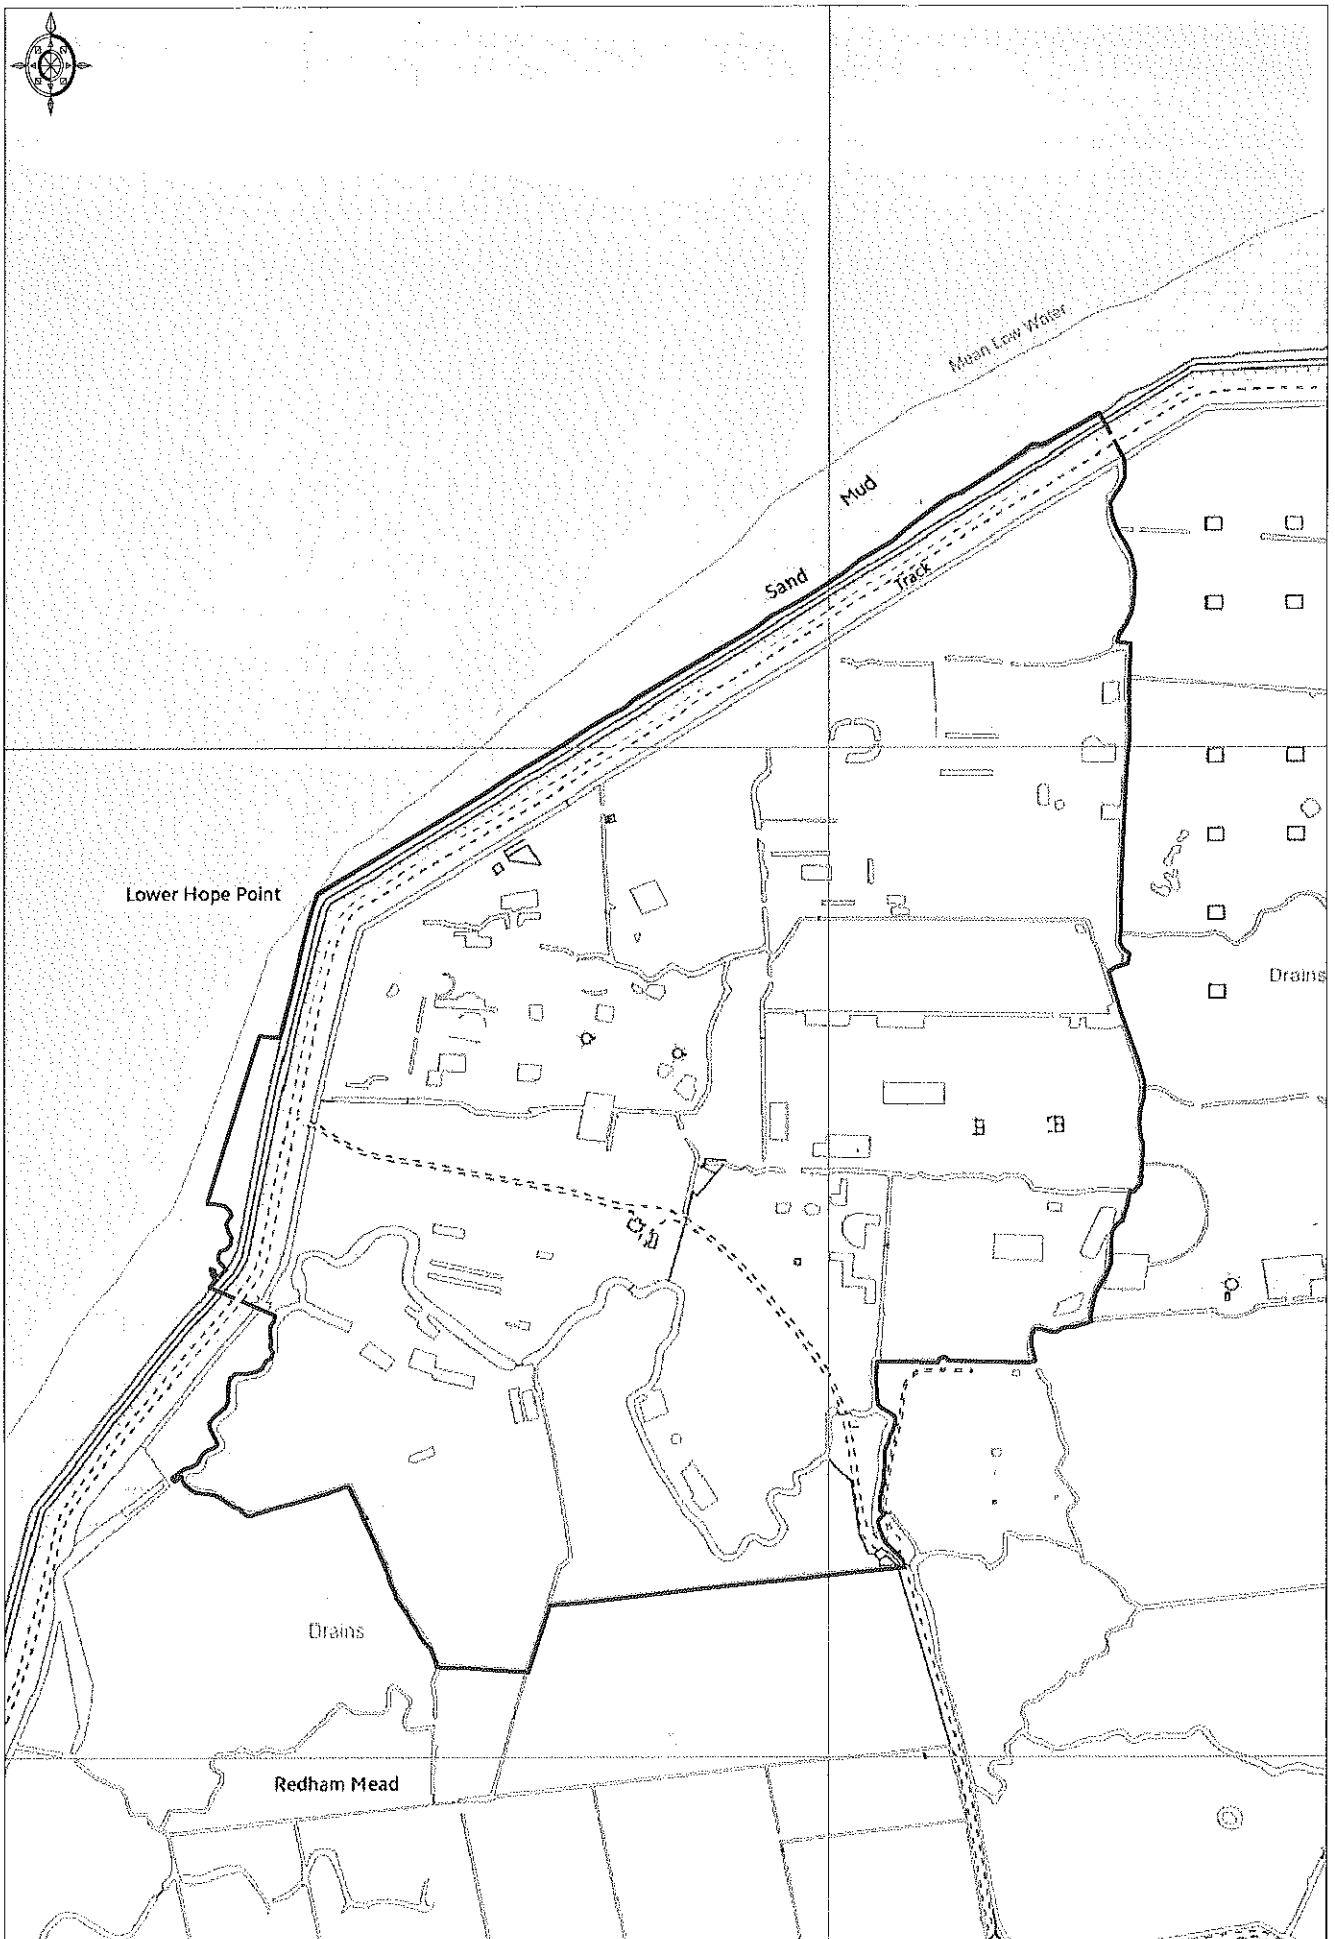

Map 1

Land at Cliffe Marshes, Cliffe, Rochester, Kent ME3 7TG