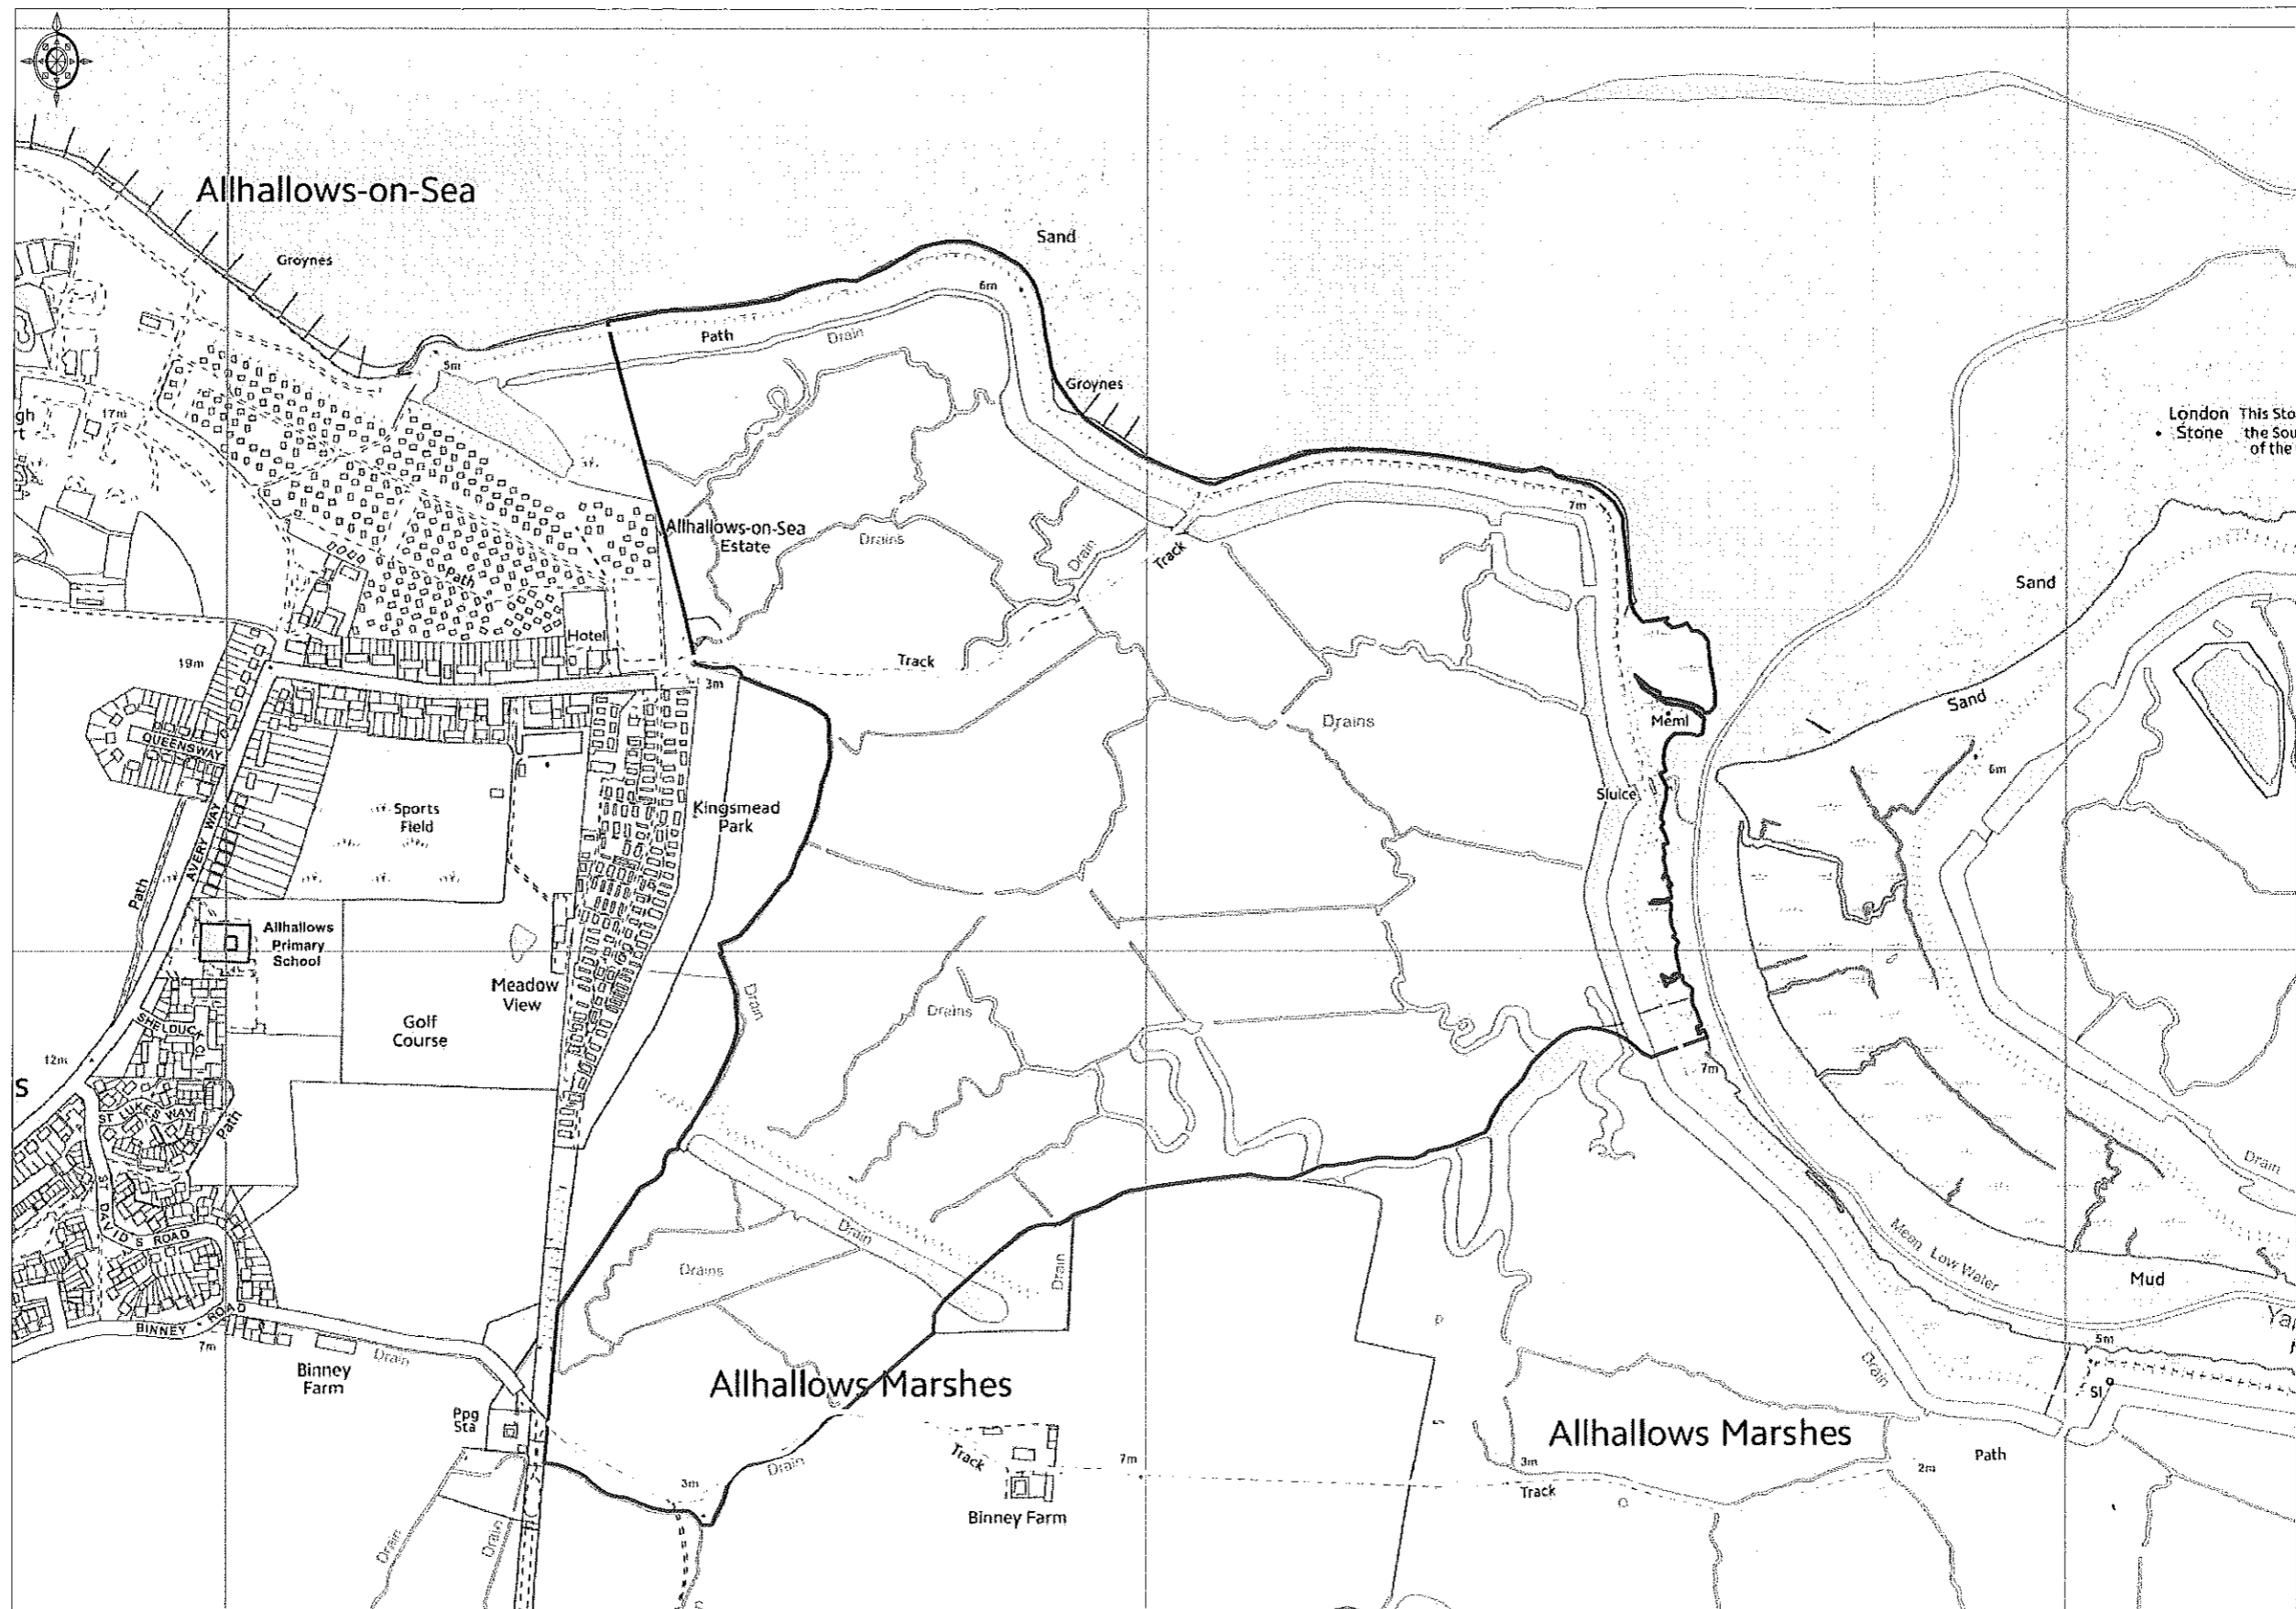

Map 1

Ordnance Survey © Crown Copyright 2014. All rights reserved.
Licence number 100022432. Floated Scale - 1:7500

Land at Cliffe Marshes, Cliffe, Rochester, Kent ME3 7TG

Map 2

Ordnance Survey © Crown Copyright 2014. All rights reserved. Licence number 100022432. Plotted Scale - 1:7500

Allhallows Marshes, Allhallows-on-Sea, Rochester, Kent ME3 9HR