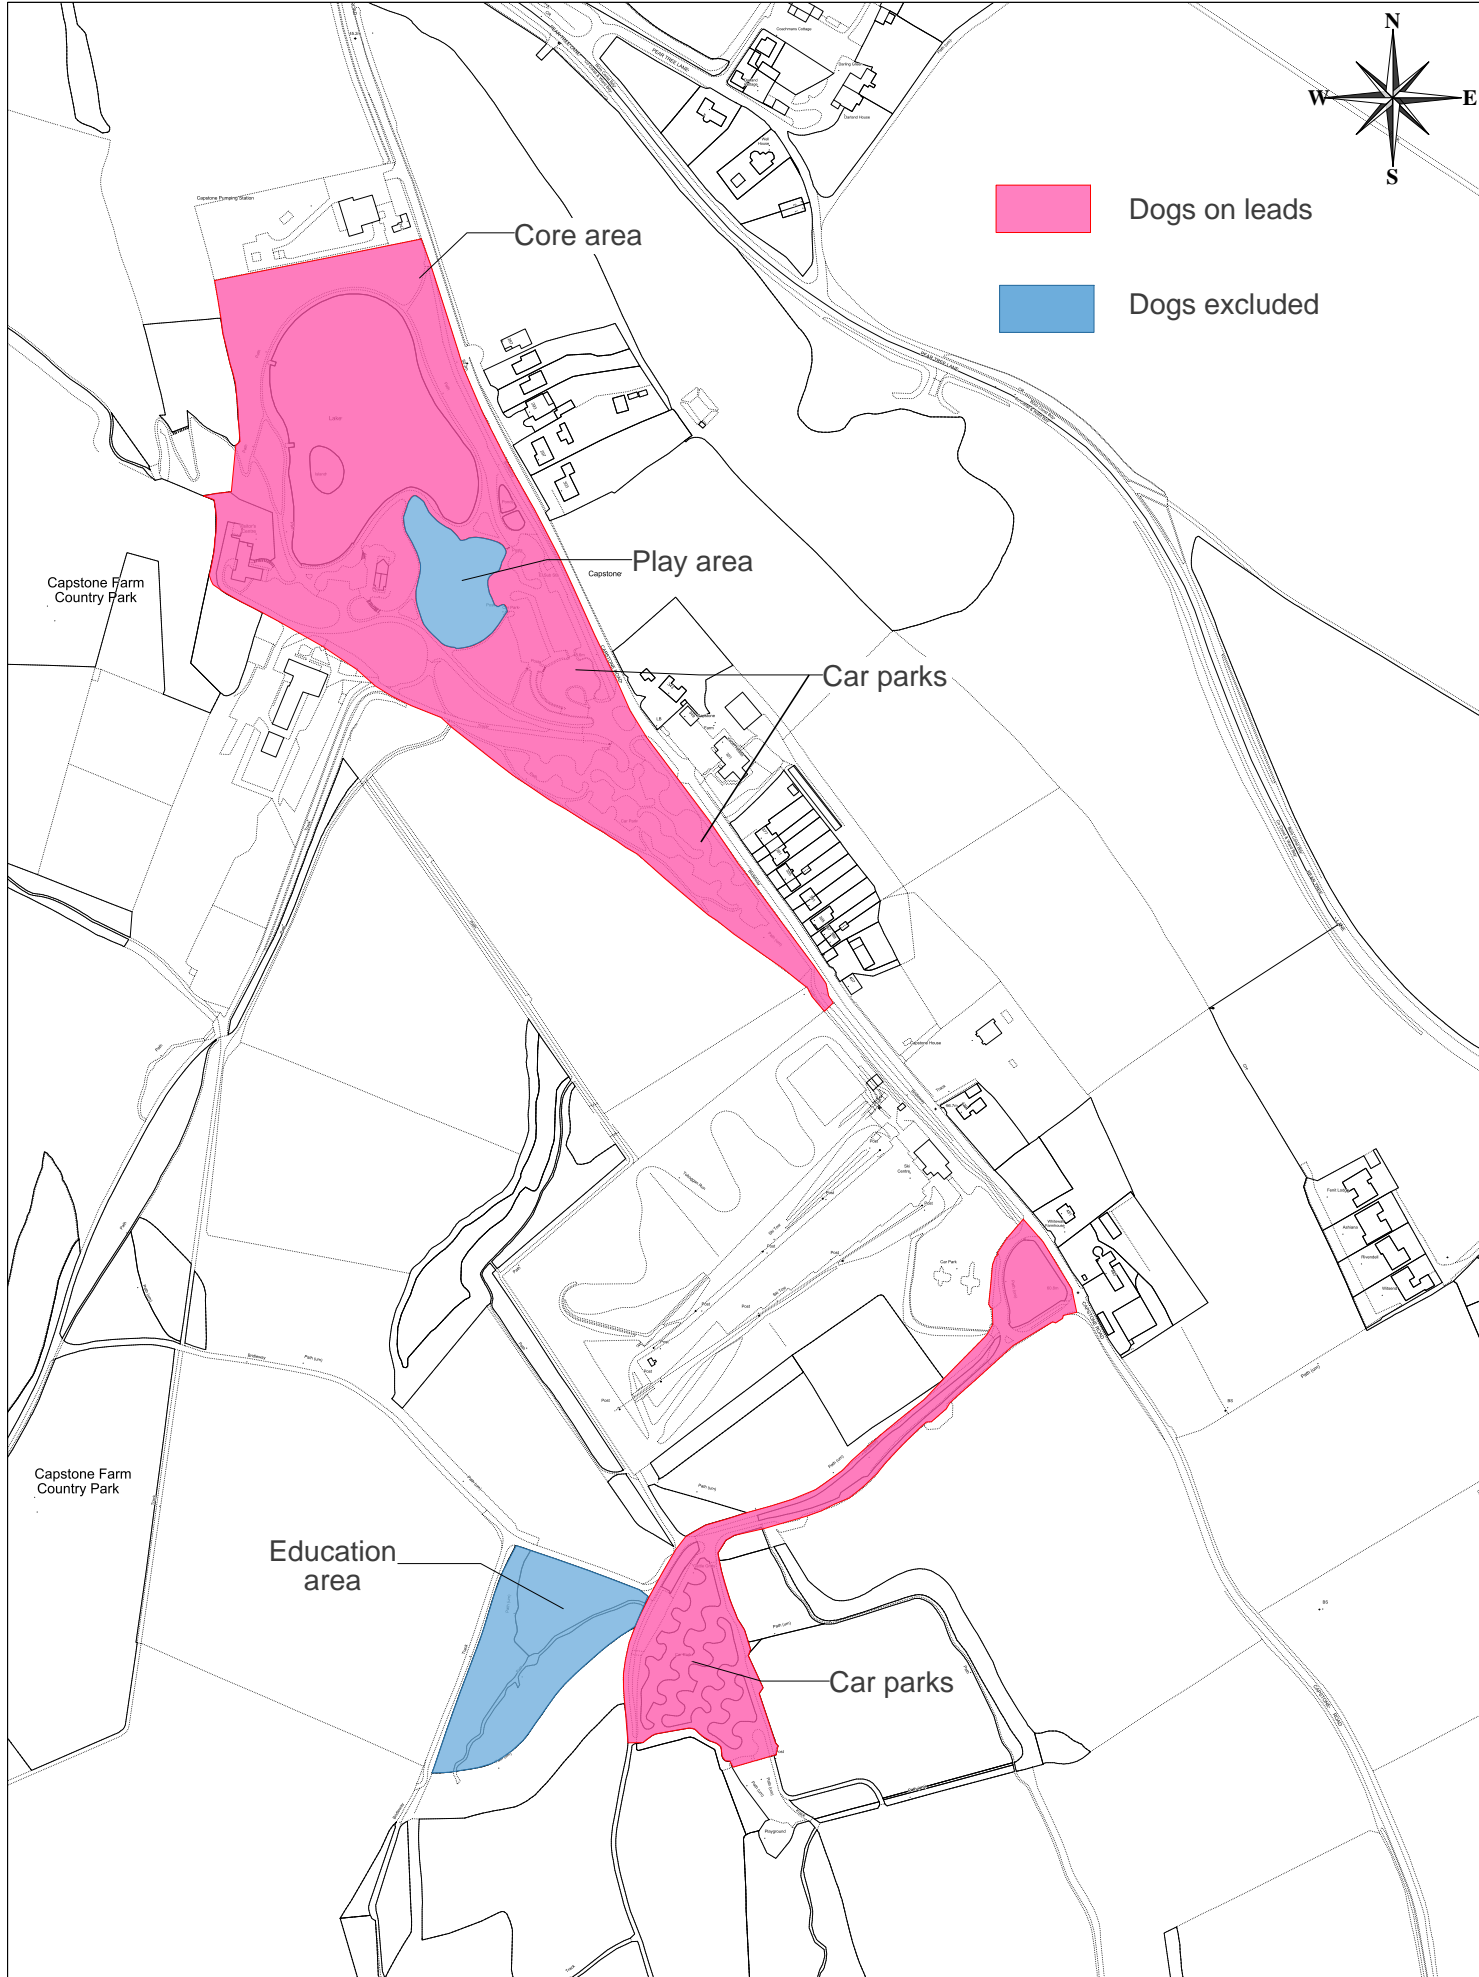

 Dogs on leads

 Dogs excluded

Capstone Farm Country Park

Scale: 1:5000 05/03/14

This map is reproduced from/based upon Ordnance Survey material with the permission of Ordnance Survey on behalf of the Controller of Her Majesty's Stationery Office. © Crown Copyright and/or database right, 2012. Unauthorised reproduction infringes Crown Copyright and may lead to prosecution or civil proceedings. 100024225.