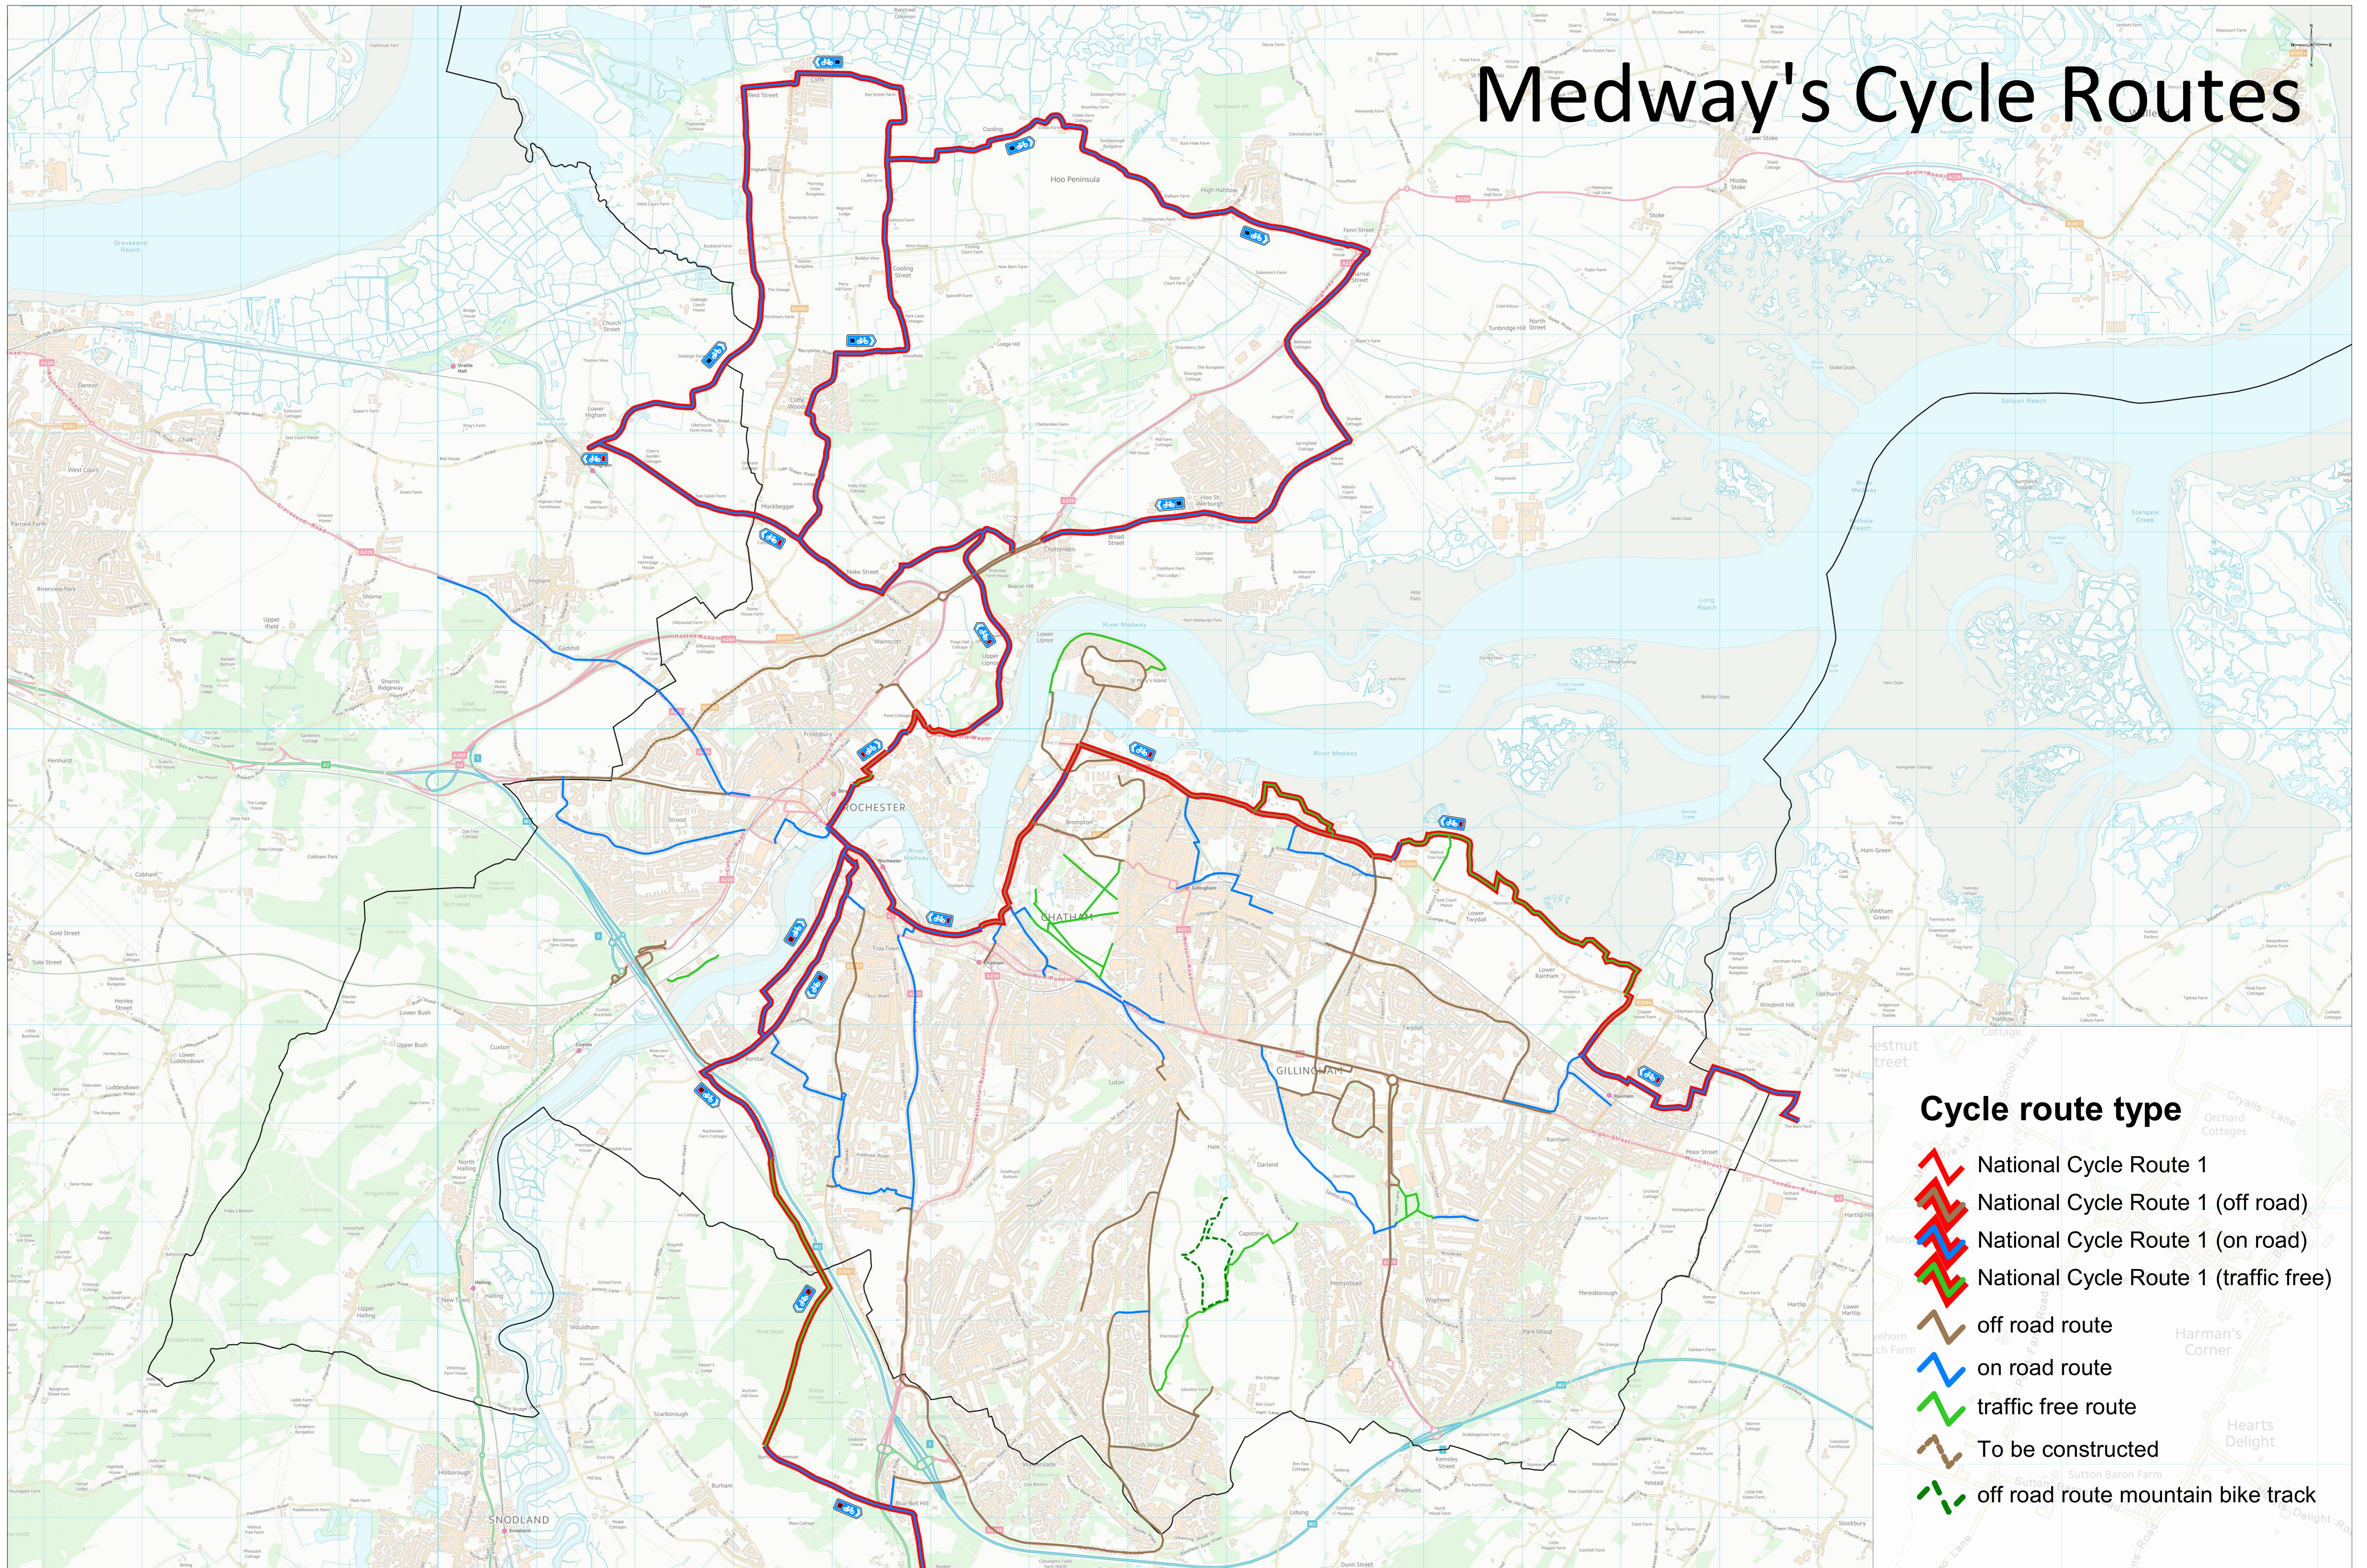

Medway's Cycle Routes

Cycle route type

-  National Cycle Route 1
-  National Cycle Route 1 (off road)
-  National Cycle Route 1 (on road)
-  National Cycle Route 1 (traffic free)
-  off road route
-  on road route
-  traffic free route
-  To be constructed
-  off road route mountain bike track