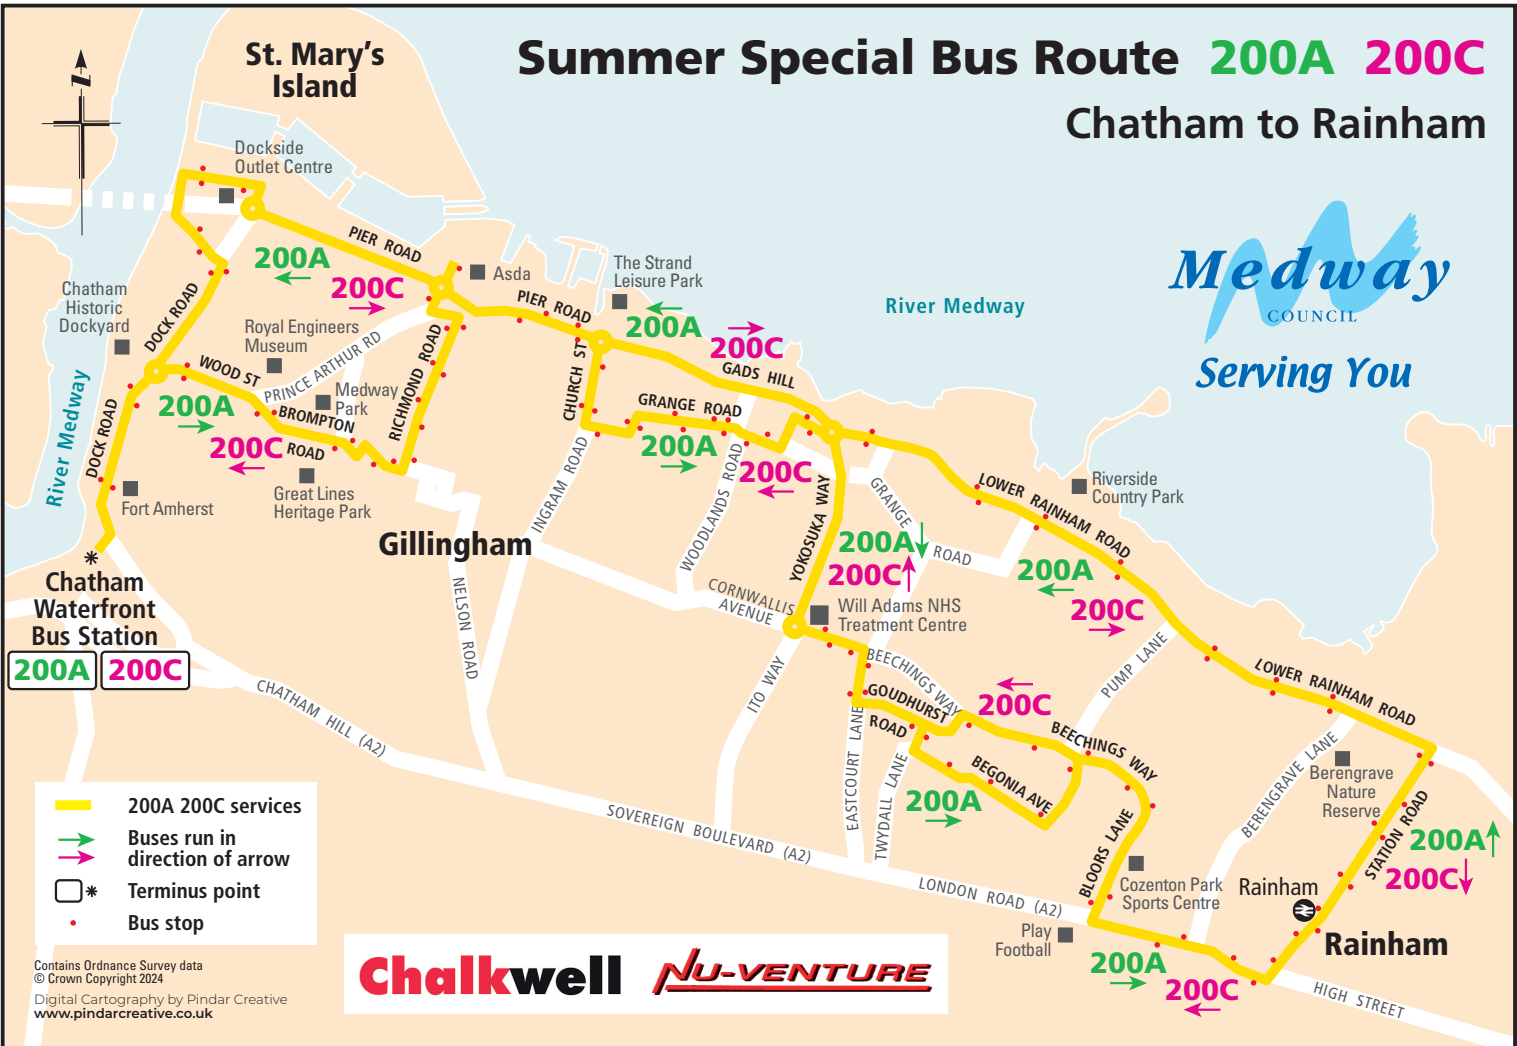

# Summer Special Bus Route 200A 200C

## Chatham to Rainham

Contains Ordnance Survey data  
© Crown Copyright 2024  
Digital Cartography by Pindar Creative  
[www.pindarcreative.co.uk](http://www.pindarcreative.co.uk)